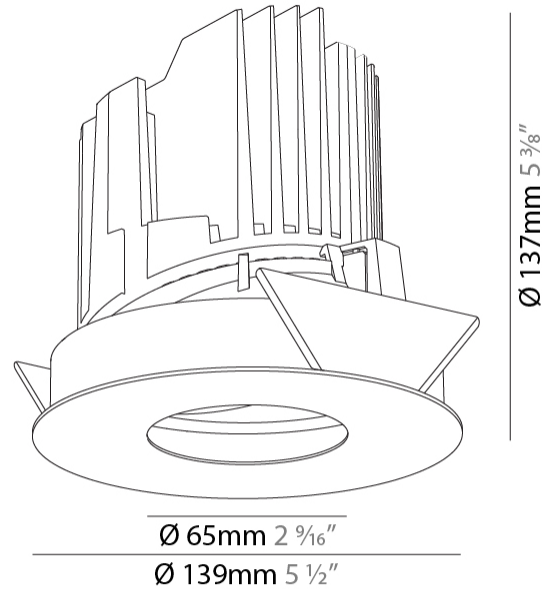

GENERAL

Series: Bioniq
 Subseries: Bioniq Round Pinhole
 Brand: Prolicht
 Division: Architectural
 Mounting Type: Recessed
 Mounting Location: Ceiling
 Subcategory: Downlight

PHYSICAL

Shape: Round
 Diameter (mm): 139
 Diameter (in): 5 1/2
 Height (mm): 126
 Height (in): 4 15/16
 Ceiling Thickness (mm): 10 / 12.5 / 15
 Ceiling Thickness (in): 3/8 or 1/2 or 9/16
 Min. Recessing Depth (mm): 140
 Min. Recessing Depth (in): 5 1/2
 Light Distribution: Adjustable / Downlight
 Weight (kg): 0.86
 Weight (lbs): 1.9
 Fixture Finish: SSR / BKV / CWI / CRY / HAB / UFT / ITA / RUA / FTG / MYG / LOD / PUS / FRO / FUP / KIA / POP / BLS / SPG / MEY / GOH / GUM / CHC / COM / ABZ / JAG / OBR / MOS / ROR
 Fixture Material: Aluminum Die Cast
 Cut-out Measurements: 130mm / 5 1/8"

LED

Number of LEDs: 1
 Color Temperature (°K): 2700 / 3000 / 3500 / 4000
 Max. Delivered Lumen (lm): 810 / 900 / 970 / 990
 Nominal Lumen (lm): 960 / 1070 / 1156 / 1180
 CRI: >90 CRI
 Lamp Life (hrs): 50000

OPTICAL

Reflector°: 10
 Adjustability: Rotational 355°; Tilt 30°

RATINGS AND CERTIFICATIONS

Certified By: Certified for North American Standards
 IP rating: IP20

PROJECT	_____
TYPE	_____
SPECIFIER	_____
QUANTITY	_____
DATE	_____