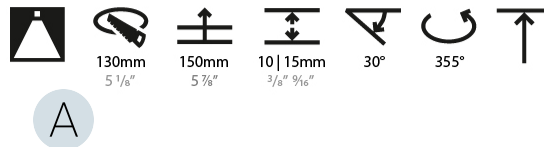

LED

Number of LEDs: 1
 Color Temperature (°K): 2700 / 3000 / 3500 / 4000
 Max. Delivered Lumen (lm): 810 / 900 / 970 / 990
 Nominal Lumen (lm): 960 / 1070 / 1156 / 1180
 CRI: >90 CRI
 Lamp Life (hrs): 50000

OPTICAL

Reflector°: 10
 Adjustability: Rotational 355°; Tilt 30°

RATINGS AND CERTIFICATIONS

Certified By: Certified for North American Standards
 IP rating: IP20

PROJECT	_____
TYPE	_____
SPECIFIER	_____
QUANTITY	_____
DATE	_____